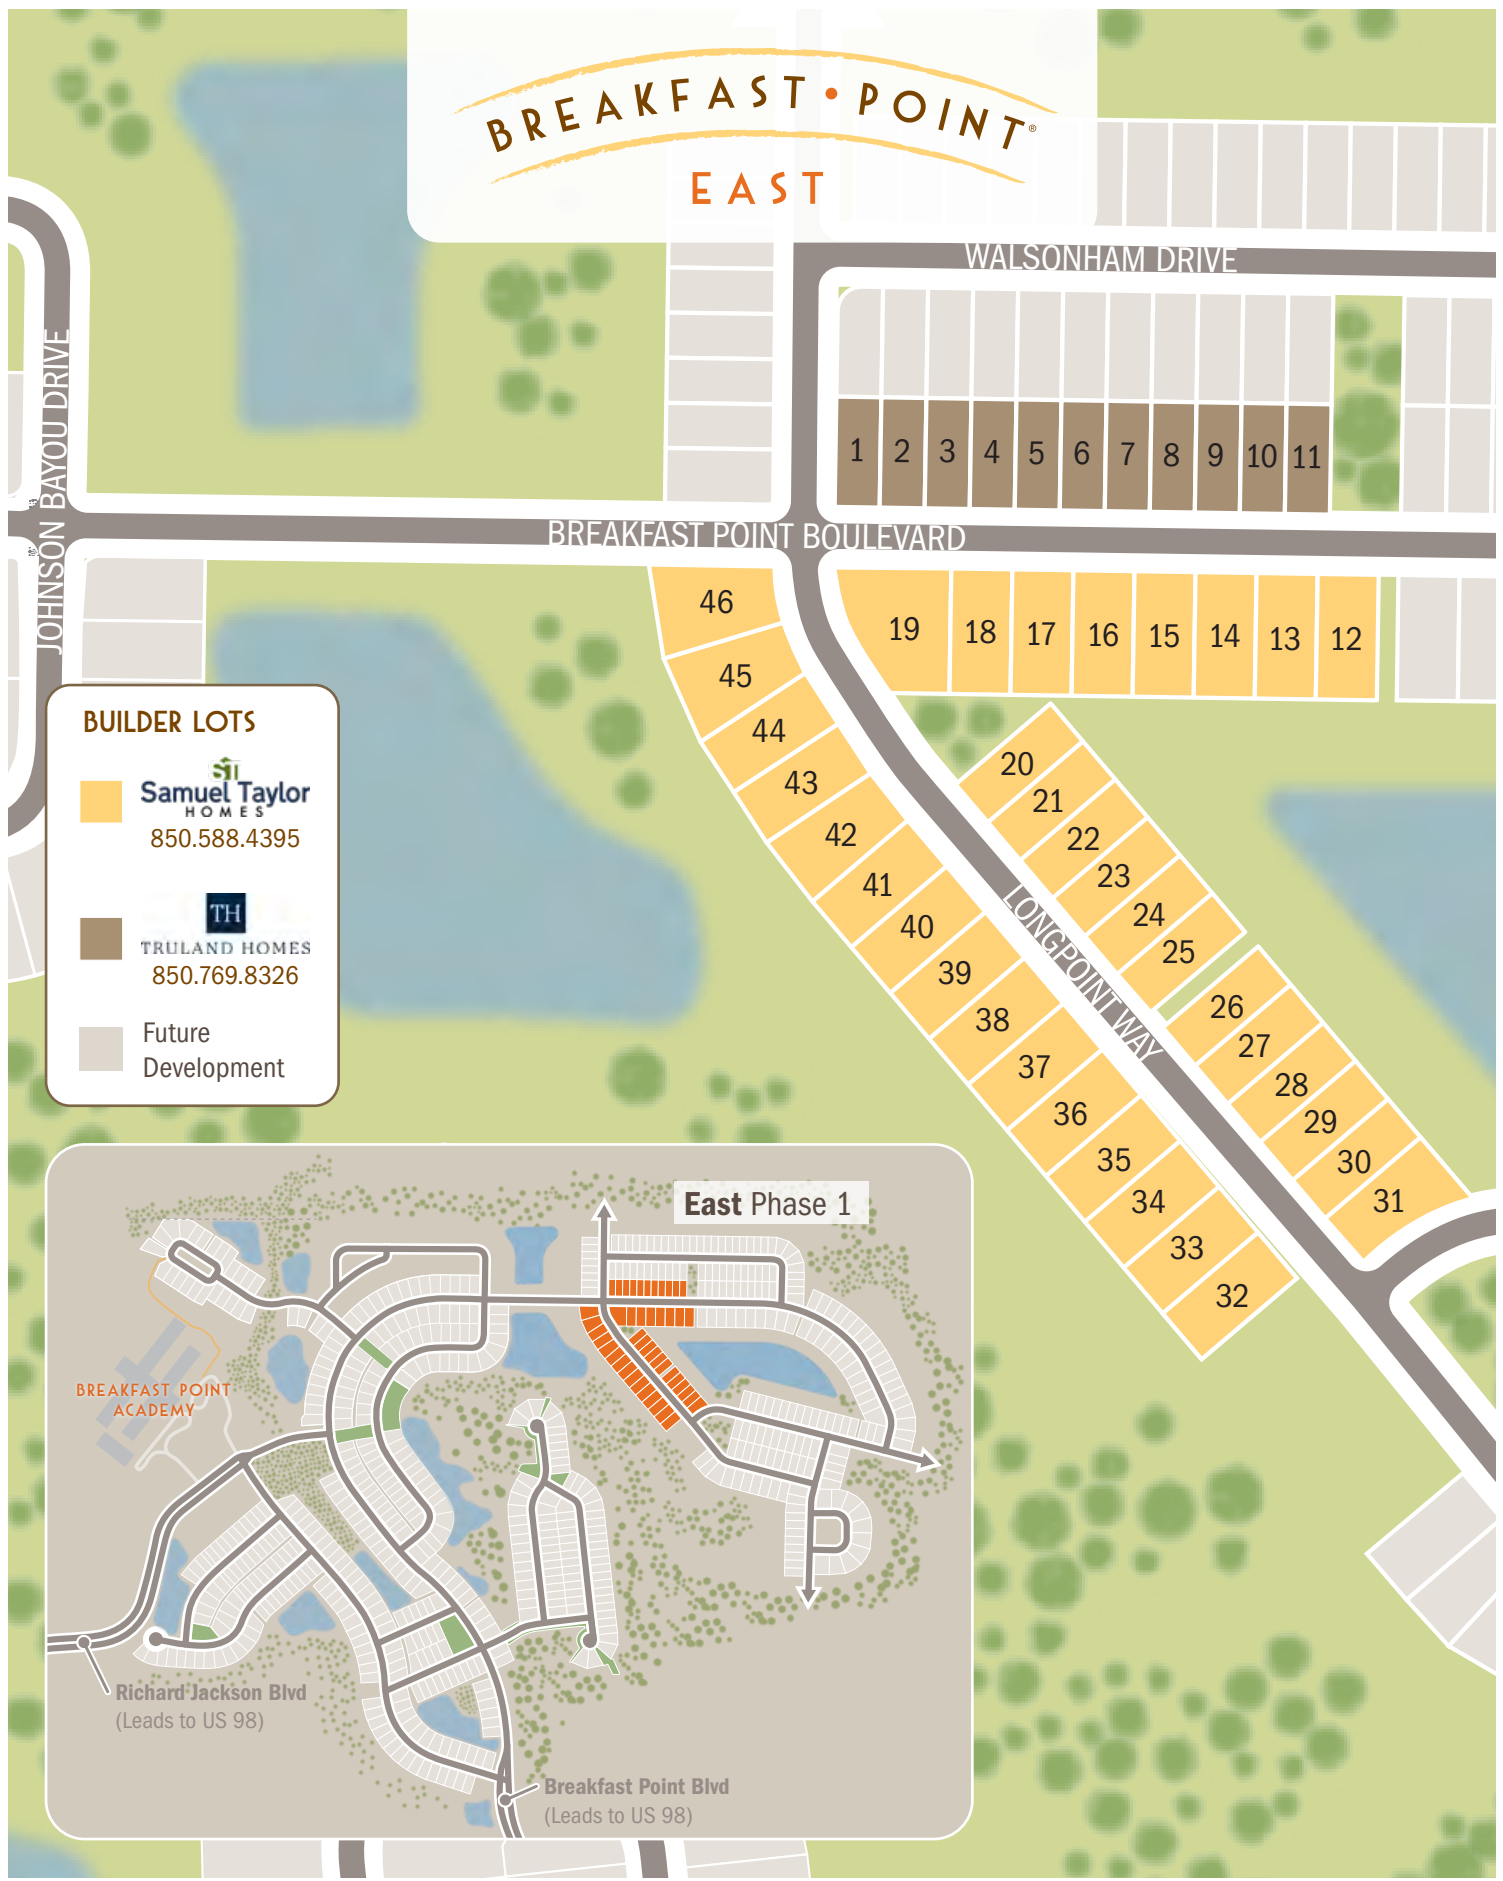

BREAKFAST • POINT®

EAST

BUILDER LOTS

 **Samuel Taylor HOMES**
850.588.4395

 **TRULAND HOMES**
850.769.8326

 Future Development