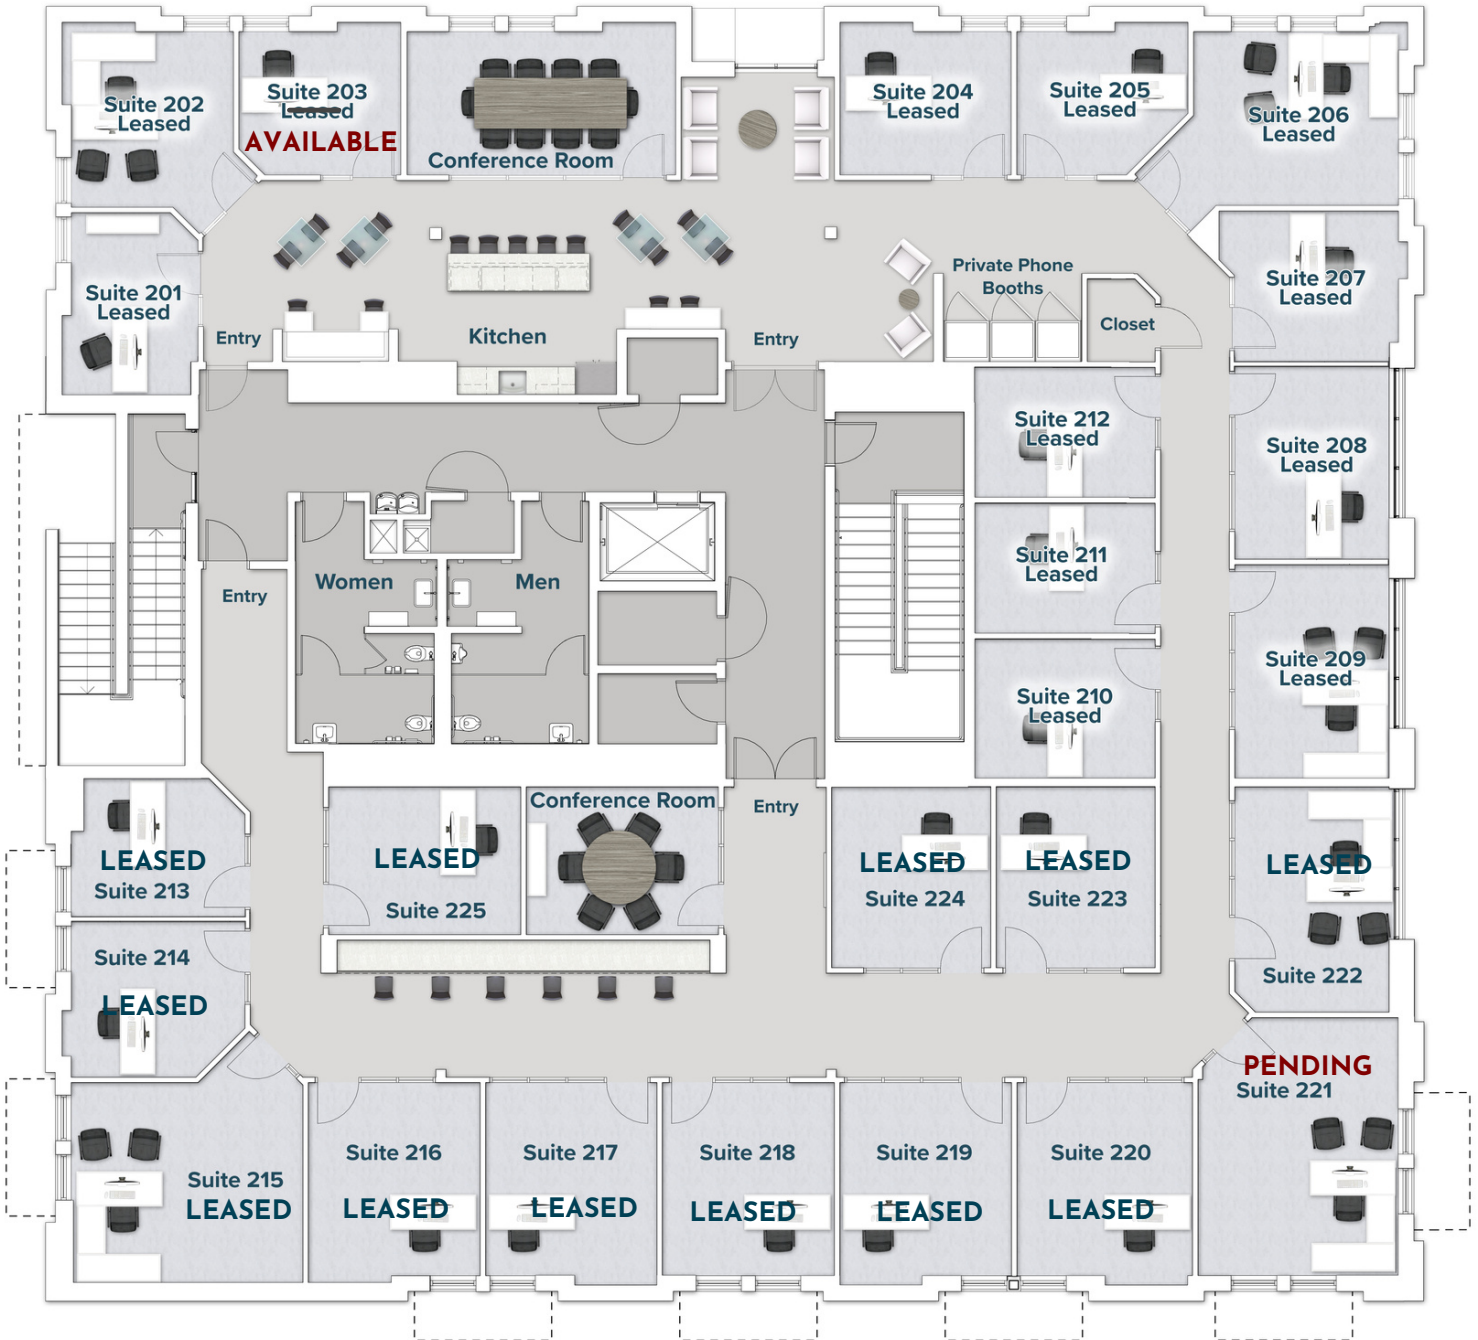

WATERSOUND[®]

EXECUTIVE SUITES

AVAILABLE: SUITE 203 | PENDING: SUITE 221

[JOE.COM/watersoundexecutivesuites](https://joe.com/watersoundexecutivesuites)